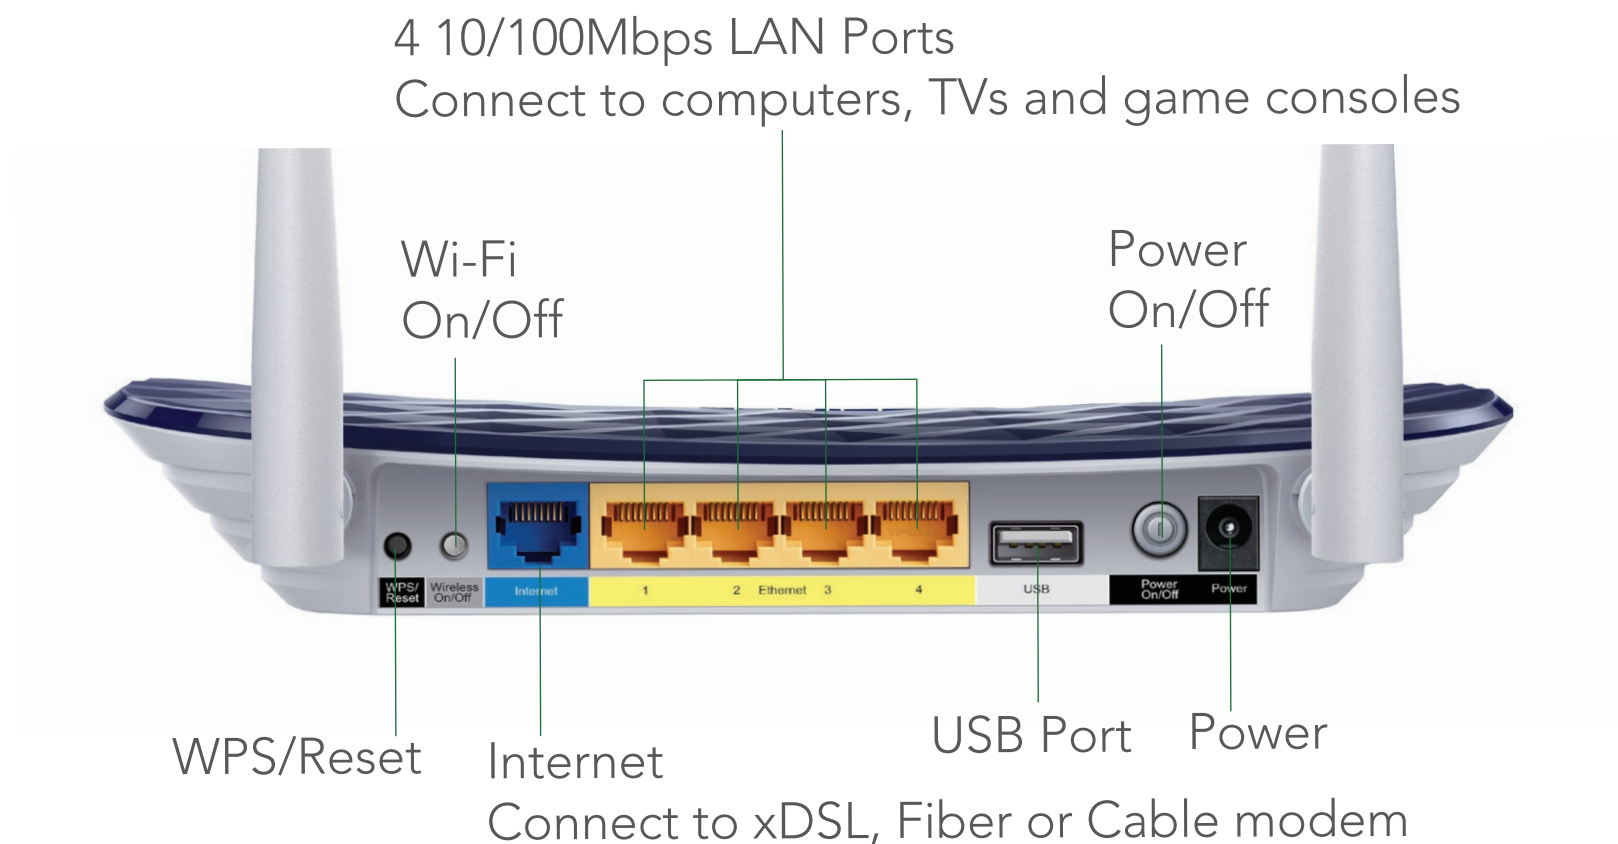

## Easy Network Management at Your Fingertips

---

TP-LINK Tether provides the easiest way to access and manage the router on your iOS and Android devices. From Setup to Parental Control, Tether provides a simple, intuitive user interface to see what the status of your router is, who's online and what their privileges are. TP-LINK Tether is going to be adaptable to more router models.

## Hardware

- **Ethernet Ports:** 4 10/100Mbps LAN Ports & 1 10/100Mbps WAN Port
- **USB Port:** 1 USB 2.0 Port
- **Button:** WPS/Reset Button, Wireless On/Off Button, Power On/Off Button
- **External Power Supply:** 12V/1A
- **Dimensions (W x D x H):** 9.1 x 5.7 x 1.4 in. (230 x 144 x 35mm)
- **Antenna:** 2 dual band fixed antennas